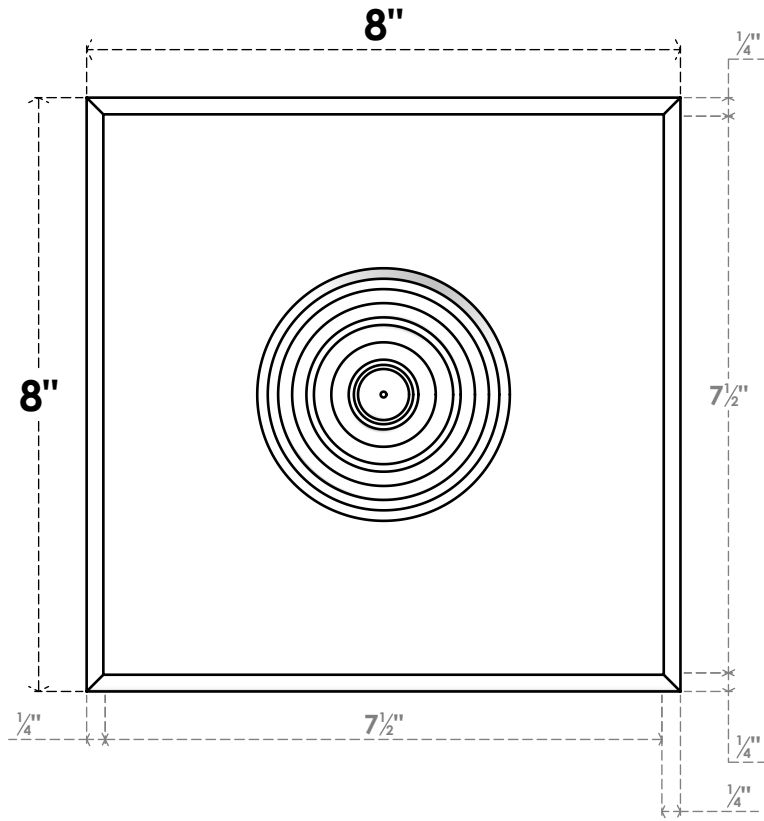

ROSP080X080X100SDG04

8"W X 8"H X 1"P STANDARD SEDGWICK BULLSEYE ROSETTE WITH ROUNDED EDGE, ARCHITECTURAL GRADE PVC

FRONT

SIDE

EKENA MILLWORK
2300 WEST MAIN ST.
CLARKSVILLE, TX 75426
TOLL FREE: 866-607-0453
WWW.EKENAMILLWORK.COM

NOTES

1. INSTALLATION TO BE COMPLETED IN ACCORDANCE WITH MANUFACTURER'S SPECIFICATIONS.
2. DRAWING MAY NOT BE TO SCALE
3. THIS DRAWING IS INTENDED FOR DESIGN AND PLANNING PURPOSES ONLY.
4. ALL INFORMATION CONTAINED HEREIN WAS CURRENT AT THE TIME OF DEVELOPMENT BUT MUST BE REVIEWED AND APPROVED BY THE PRODUCT MANUFACTURER TO BE CONSIDERED ACCURATE.
5. ARCHITECTURAL GRADE PVC PRODUCTS ARE MADE FROM EXPANDED CELLULAR PVC AND COME NATURALLY WHITE BUT MAY BE PAINTED