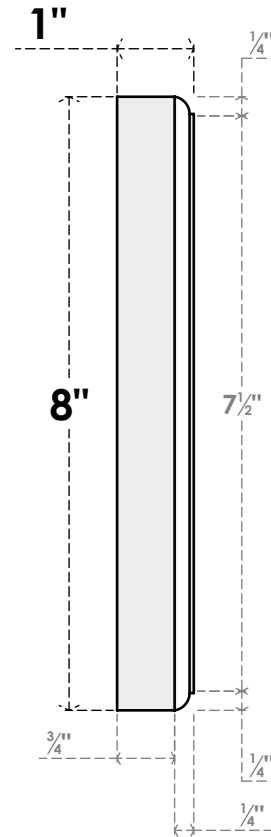

ROSP080X080X100SDG04

8"W X 8"H X 1"P STANDARD SEDGWICK BULLSEYE ROSETTE WITH ROUNDED EDGE, ARCHITECTURAL GRADE PVC

FRONT

SIDE

EKENA MILLWORK
2300 WEST MAIN ST.
CLARKSVILLE, TX 75426
TOLL FREE: 866-607-0453
WWW.EKENAMILLWORK.COM

NOTES

1. INSTALLATION TO BE COMPLETED IN ACCORDANCE WITH MANUFACTURER'S SPECIFICATIONS.
2. DRAWING MAY NOT BE TO SCALE
3. THIS DRAWING IS INTENDED FOR DESIGN AND PLANNING PURPOSES ONLY.
4. ALL INFORMATION CONTAINED HEREIN WAS CURRENT AT THE TIME OF DEVELOPMENT BUT MUST BE REVIEWED AND APPROVED BY THE PRODUCT MANUFACTURER TO BE CONSIDERED ACCURATE.
5. ARCHITECTURAL GRADE PVC PRODUCTS ARE MADE FROM EXPANDED CELLULAR PVC AND COME NATURALLY WHITE BUT MAY BE PAINTED